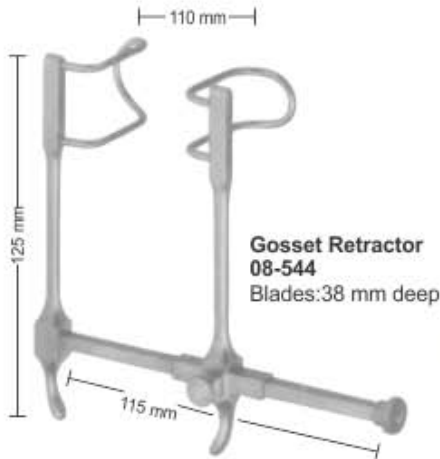

Beckman Retractor
08-535 31.1cm 12 1/4"
4 x 4 Blunt prongs 27mm,
Side Blade 1.7cm 5/8" deep,

Joll (Friedman)
08-536 15.5 cm, 6 1/2"
Thyroid- and Vaginal Retractor

Jackson Burrows Retractor
08-537 18.5cm
Blunt

Gelpi Vaginal Retractor
08-538 13.5cm

Gelpi Skin & Vaginal Retractor
08-539 17.5cm

De Bakey Femur Retractor
08-540 14.5cm

RETRACTORS

Wundhaken | Ecarteurs
Separadores | Divaricatori

**Gosset Retractor
08-541**
Center Blades
40 x 30 mm

**Gosset Retractor
08-542**
Lateral Blades
58 mm deep
Center blade
59 x 57 mm

**Gosset Retractor
08-543**
Blades:
55mm deep

**Gosset Retractor
08-544**
Blades: 38 mm deep

**Hertzier Retractor
08-545**
Blades 20 x 25 mm