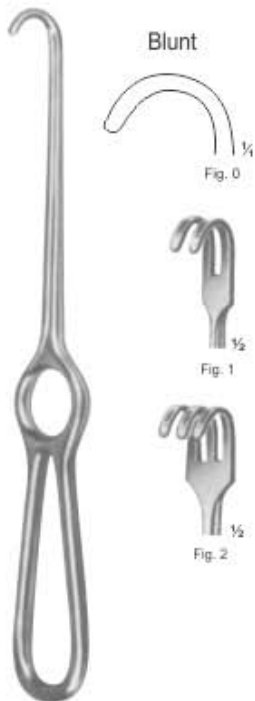

Kocher Retractor
08-184 22 cm, 8 3/4" 15 x 10 mm 2 prong Fig. 1
08-185 22 cm, 8 3/4" 15 x 15 mm 3 prong Fig. 2
08-186 22 cm, 8 3/4" 15 x 20 mm 4 prong Fig. 3
08-187 22 cm, 8 3/4" 15 x 30 mm 6 prong Fig. 4
08-188 22 cm, 8 3/4" 15 x 40 mm 8 prong Fig. 5