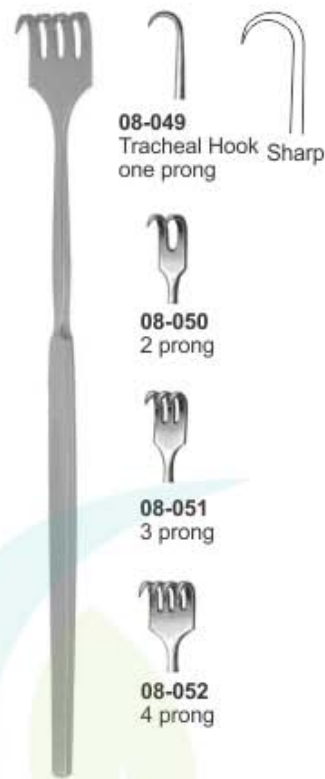

Trachea Retractor
16.5 cm Sharp