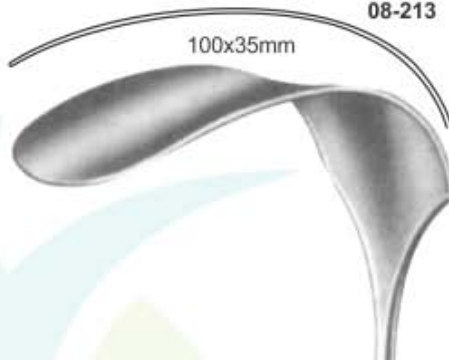

Kocher Retractor
28 cm 11"

08-211

08-213

08-212

08-214

Kocher Retractor
08-215
22.5 cm 8 3/4"
70 x 25 mm

Kocher-Wagner Retractor
28 cm, 11"

08-216
22 x 15 mm