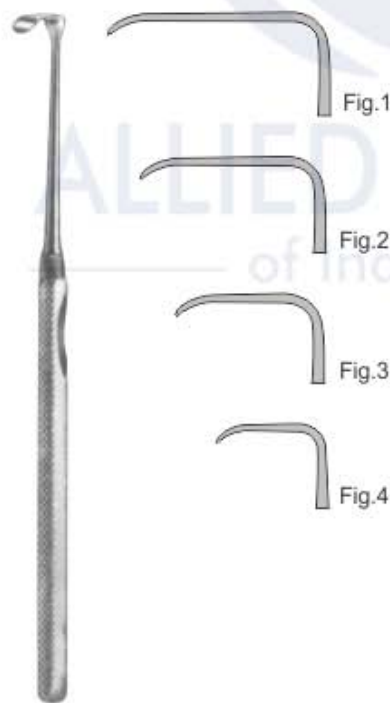

WIENER HOOK & Skin Hook
08-013
Sharp,
14 cm, 5 1/2"

TOENNIS HOOK & Skin Hook
08-014
15 cm, 6"
Sharp

08-015
2 sharp prong
13 cm, 5"
2.25mm diameter
3mm wide

08-016
4 sharp prong
13 cm, 5"
2mm diameter
5mm wide

08-017
4 blunt prong
13 cm, 5"
2mm diameter
5mm wide

ROLLET HOOK

08-018
15 cm, 6", sharp
double prongs
2.5mm wide

08-019
15 cm, 6", blunt
double prongs
2.5mm wide

FREER SKIN HOOK

**CRILE HOOKLET
& SKIN HOOKS**
08-020 20.4 cm, 8"

**VON GRAEFE Strabismus
& SKIN HOOKS**
08-021 13.0 cm, 5" - A
08-022 14.0 cm, 5 1/2" - B
08-023 15.0 cm, 6" - C

**WAGENER HOOKLET
& SKIN HOOKS**
08-024 14 cm, 5 1/2" - A
08-025 14 cm, 5 1/2" - B
08-026 14 cm, 5 1/2" - C
08-027 14 cm, 5 1/2" - D

**DAY HOOKLET
& SKIN HOOKS**
08-028 16 cm, 6 1/4" - A
08-029 16 cm, 6 1/4" - B

**LUCAE HOOKLET
& SKIN HOOKS**
08-030 14 cm, 5 1/2" - A
08-031 14 cm, 5 1/2" - B
08-032 14 cm, 5 1/2" - C

Converse Hook
08-033
12 cm, 5"