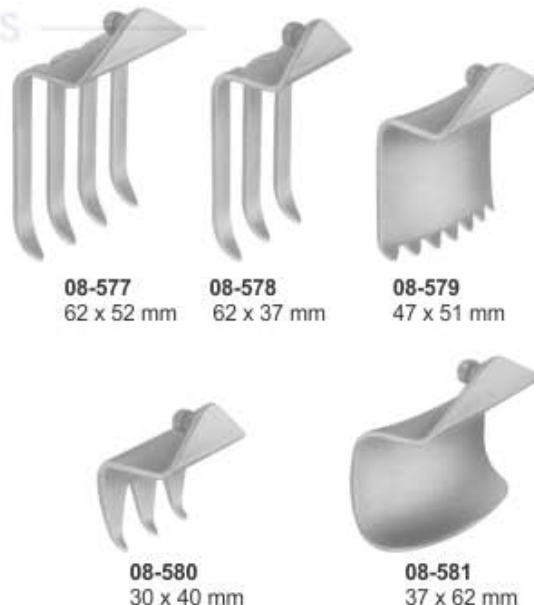

08-568
Center Blade
45 x 80 mm
70 x 85 mm

08-569
Center Blade
100 x 60 mm

Sizes of These Blades to Same as about Blades.

Collin Retractor
08-570 Complete
08-571 Spreader only
08-572 Blades 55 x 25 mm
08-573 Blades 80 x 25 mm
08-574 Center Blade
115 x 45 mm

155 mm

Scoville-Richter Retractor
08-575 Complete with 1 pair blades.
08-576 Frame only.
The Retractor bar and shanks may be easily rotates 180 when blades are in situ.

08-577
62 x 52 mm

08-578
62 x 37 mm