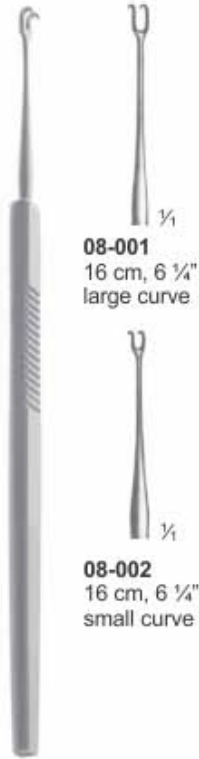

RETRACTORS INSTRUMENTS

HOOKLET & SKIN HOOKS

Wundhäkchen, Mikrohäkchen | Crochet, Micro crochetes
 Ganchito, Micro Ganchitos | Divaricatore, Micro Divaricatori

08-001
16 cm, 6 1/4"
large curve

08-002
16 cm, 6 1/4"
small curve

GUTHRIE HOOKLET

08-003
18 cm, 7"
Sharp

08-004
18 cm, 7"
sharp

GILLIES SKIN HOOK

08-005
15 cm, 6"
sharp

KILNER HOOK

08-006
18.5 cm, 7 1/4"
sharp

08-007
18.5 cm, 7 1/4"
sharp

WIENER HOOK & Skin Hook
08-013
Sharp,
14 cm, 5 1/2"

TOENNIS HOOK & Skin Hook
08-014
15 cm, 6"
Sharp

08-015
2 sharp prong
13 cm, 5"
2.25mm diameter
3mm wide

08-016
4 sharp prong
13 cm, 5"
2mm diameter
5mm wide

08-017
4 blunt prong
13 cm, 5"
2mm diameter
5mm wide

ROLLET HOOK

08-018
15 cm, 6", sharp
double prongs
2.5mm wide

08-019
15 cm, 6", blunt
double prongs
2.5mm wide

FREER SKIN HOOK

**CRILE HOOKLET
& SKIN HOOKS**
08-020 20.4 cm, 8"