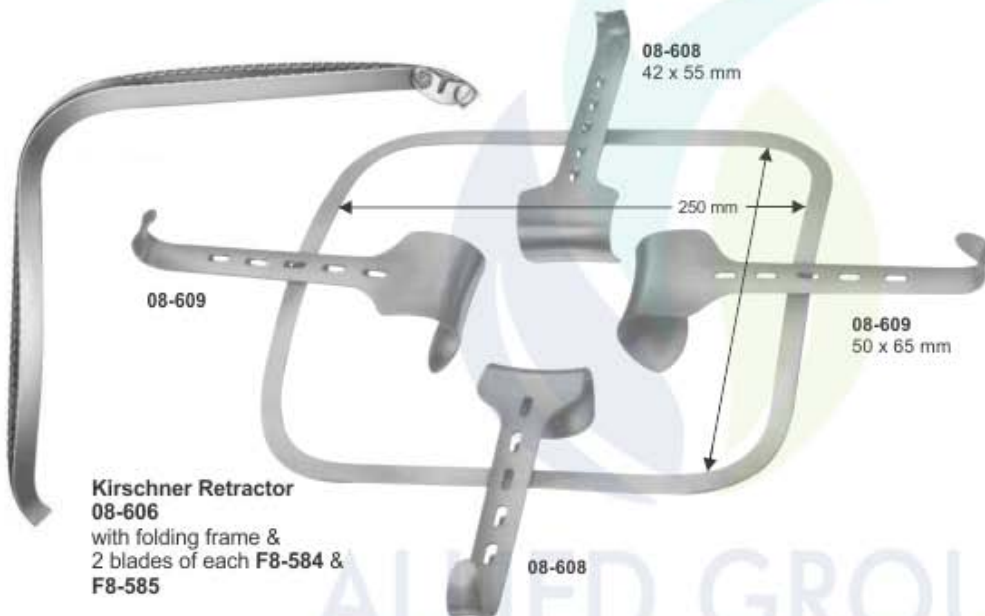

Wundhaken | Ecarteurs
Separadores | Divaricatori

Abdominal Retractors

well suitable for gynaecologists

Semm Abdominal Retractors

consisting of:

- **08-600** 1 frame 225 x 220 mm
- **08-601** 2 blade 46 x 64 mm
- **08-602** 1 blade 53 x 54 mm
  (for bladder)
- **08-603** 1 blade 82 x 97 mm
  (for intestine)
- **08-604** 1 blade 98 x 51 mm
  (for intestine)
- **08-605** 1 blade, narrow
  107 x 36 mm

Kirschner Retractor
08-606
with folding frame &
2 blades of each **F8-584** &
F8-585

Kirschner Retractor

08-607
with vaulted fixed frame &
2 blades of each **08-608** &
08-609

08-610
300 x 380 mm
Frame only, over-sized

08-611
320 x 300 mm
Frame only

Additional valves for corpulent persons