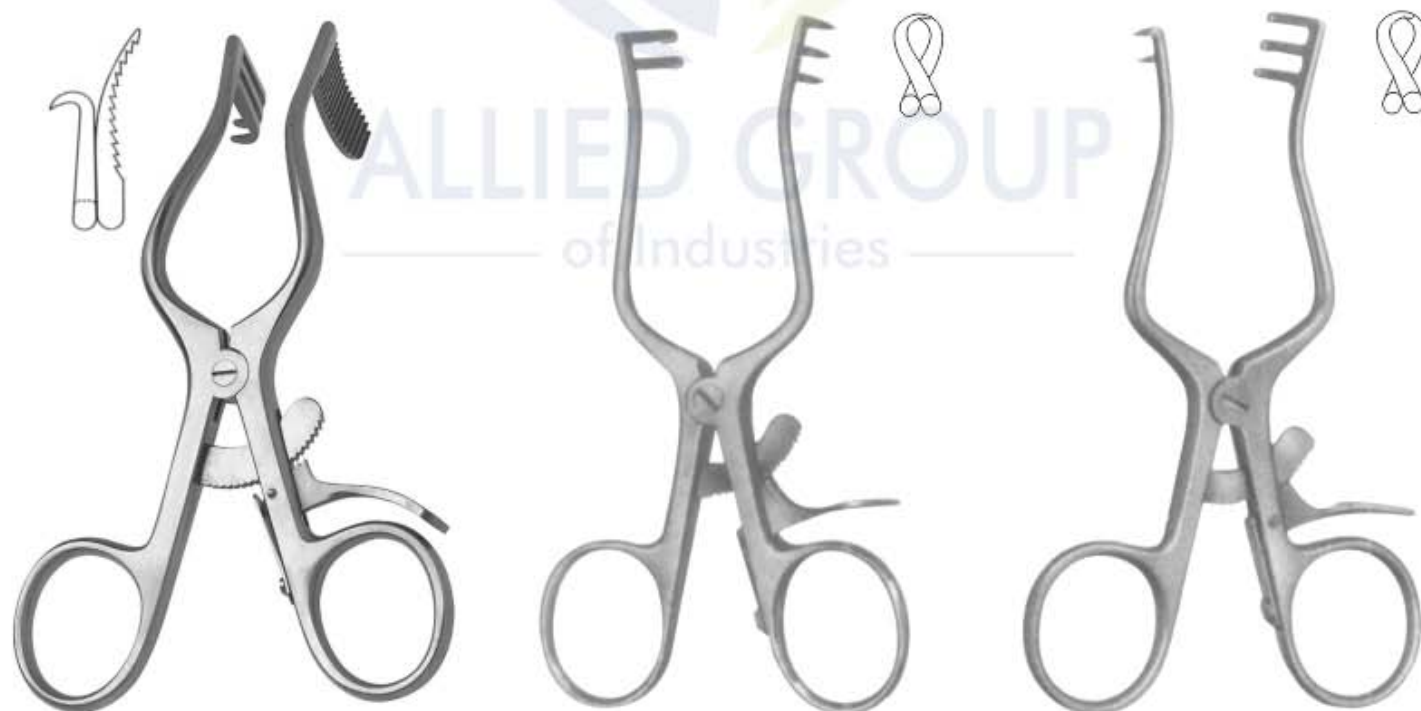

Perkins Retractor
08-511 13cm

Weitlaner Retractor
08-512 11 cm
Sharp

Weitlaner Retractor
08-513 11 cm
Semi-Sharp