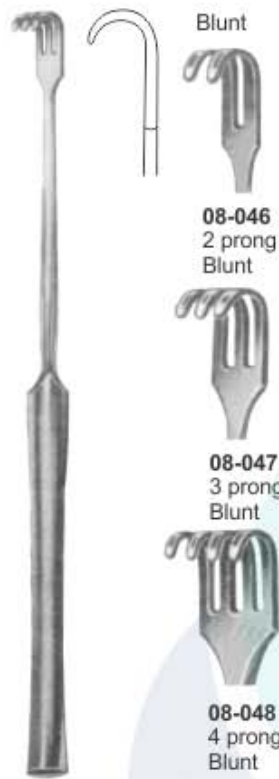

08-017
4 blunt prong
13 cm, 5"
2mm diameter
5mm wide

ROLLET HOOK

08-018
15 cm, 6", sharp
double prongs
2.5mm wide

08-019
15 cm, 6", blunt
double prongs
2.5mm wide

FREER SKIN HOOK

**CRILE HOOKLET
& SKIN HOOKS**
08-020 20.4 cm, 8"

**DAY HOOKLET
& SKIN HOOKS**
08-028 16 cm, 6 1/4" - A
08-029 16 cm, 6 1/4" - B

**LUCAE HOOKLET
& SKIN HOOKS**
08-030 14 cm, 5 1/2" - A
08-031 14 cm, 5 1/2" - B
08-032 14 cm, 5 1/2" - C

Converse Hook
08-033
12 cm, 5"

MANNERFELT-LANGENBECK HOOK
08-034 15 x 6 mm 15.5 cm, 6" Fig.1
08-035 20 x 6 mm 15.5 cm, 6" Fig.2
08-036 25 x 6 mm 15.5 cm, 6" Fig.3
08-037 30 x 8 mm 15.5 cm, 6" Fig.4

MANNERFELT HOOK
15.5 cm, 6"
large curve, single
hook

**Brom Hooklet
Retractors**
08-041
17 cm, 6 3/4"

**Hooklet
Retractors**
08-042
13 cm, 5"

HOOKLET, RETRACTORS

Wundhäkchen, Wundhaken
Ganchito, Separadores

Crochet, Ecarteurs
Divaricatore, Divaricatori

Tracheal Retractor
18 cm