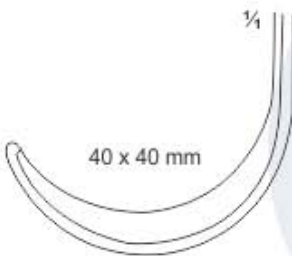

Kaye-Millard Retractor
08-381
8 cm, 3 1/4"