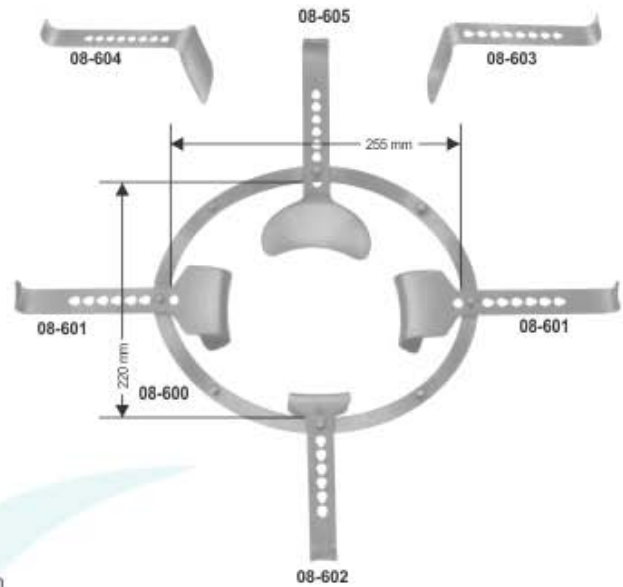

08-595 Frame 190 x 160 mm

08-596 2 blades only 40 x 30 mm

08-597 2 blades only 40 x 40 mm

08-598

Blades only 20 x 30 mm

08-599

Blades only 20 x 40 mm

Wundhaken | Ecarteurs
Separadores | Divaricatori

Abdominal Retractors

well suitable for gynaecologists

Semm Abdominal Retractors

consisting of:

- 08-600** 1 frame 225 x 220 mm
- 08-601** 2 blade 46 x 64 mm
- 08-602** 1 blade 53 x 54 mm
(for bladder)
- 08-603** 1 blade 82 x 97 mm
(for intestine)
- 08-604** 1 blade 98 x 51 mm
(for intestine)
- 08-605** 1 blade, narrow
107 x 36 mm