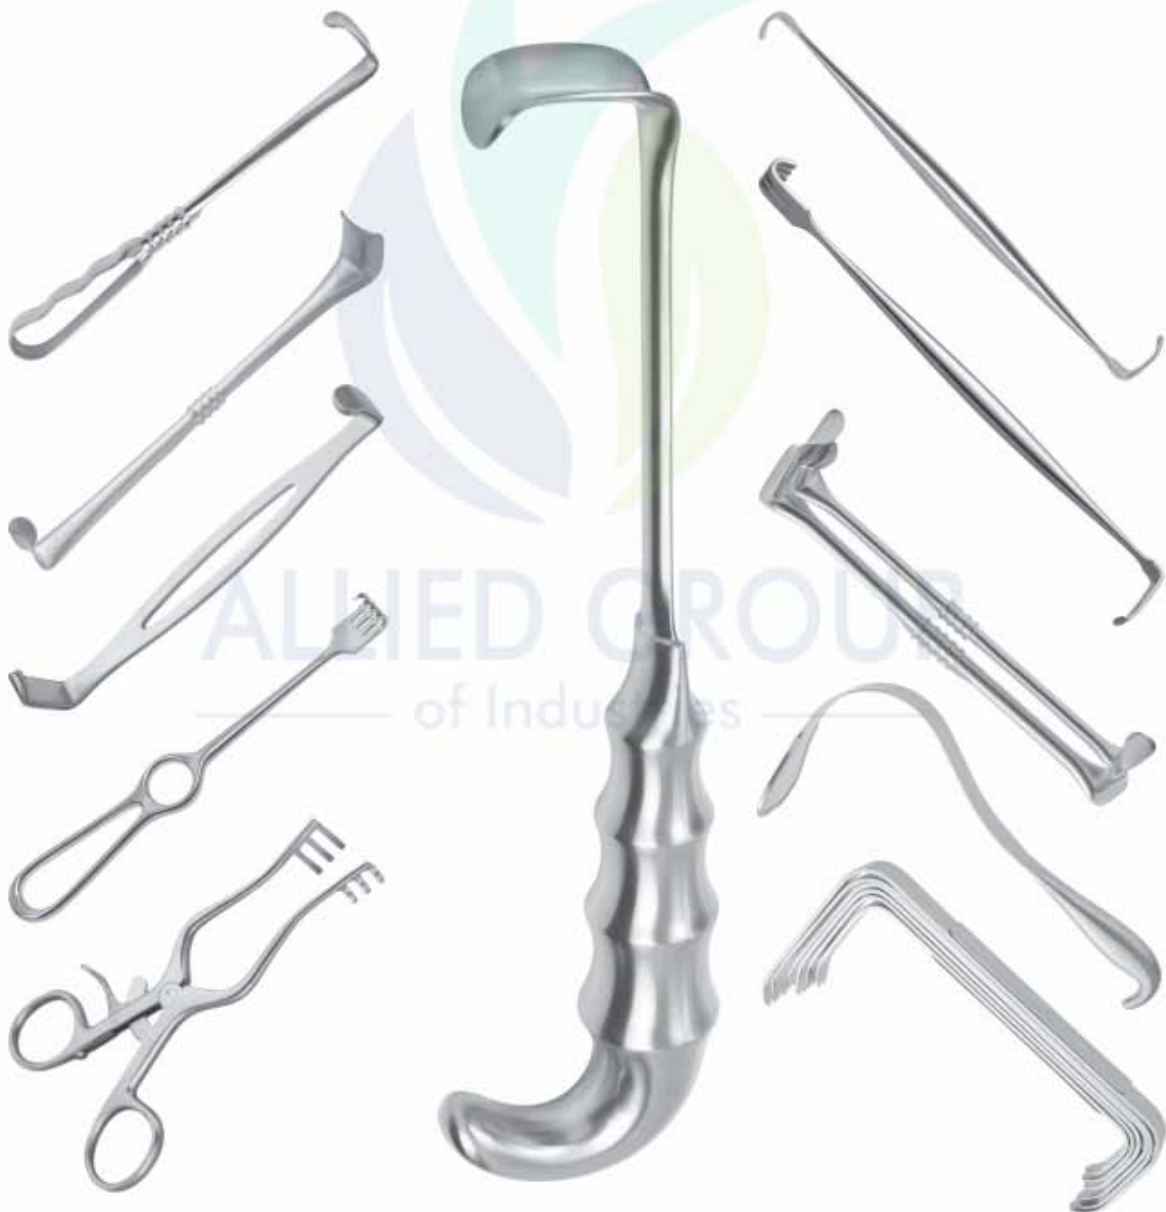

RETRACTORS INSTRUMENTS

HOOKLET & SKIN HOOKS

Wundhäkchen, Mikrohäkchen | Crochet, Micro crochetes
 Ganchito, Micro Ganchitos | Divaricatore, Micro Divaricatori

08-001
16 cm, 6 1/4"
large curve

08-002
16 cm, 6 1/4"
small curve

GUTHRIE HOOKLET

08-003
18 cm, 7"
Sharp

08-004
18 cm, 7"
sharp

GILLIES SKIN HOOK

08-005
15 cm, 6"
sharp

KILNER HOOK

08-006
18.5 cm, 7 1/4"
sharp

08-007
18.5 cm, 7 1/4"
sharp

FISCH HOOKLET & Skin Hook

08-008
13 cm, 5"
08-009
18 cm, 7"
Blunt

08-010
13 cm, 5"
08-011
18 cm, 7"
Sharp

FRAZIER HOOKLET & Skin Hook

DOUBLE PRONG MICRO HOOK & Skin Hook
08-012
Sharp, 2mm, wide jaws,
14.5 cm, 6 3/4"

WIENER HOOK & Skin Hook
08-013
Sharp,
14 cm, 5 1/2"

TOENNIS HOOK & Skin Hook
08-014
15 cm, 6"
Sharp

08-015
2 sharp prong
13 cm, 5"
2.25mm diameter
3mm wide

08-016
4 sharp prong
13 cm, 5"
2mm diameter
5mm wide