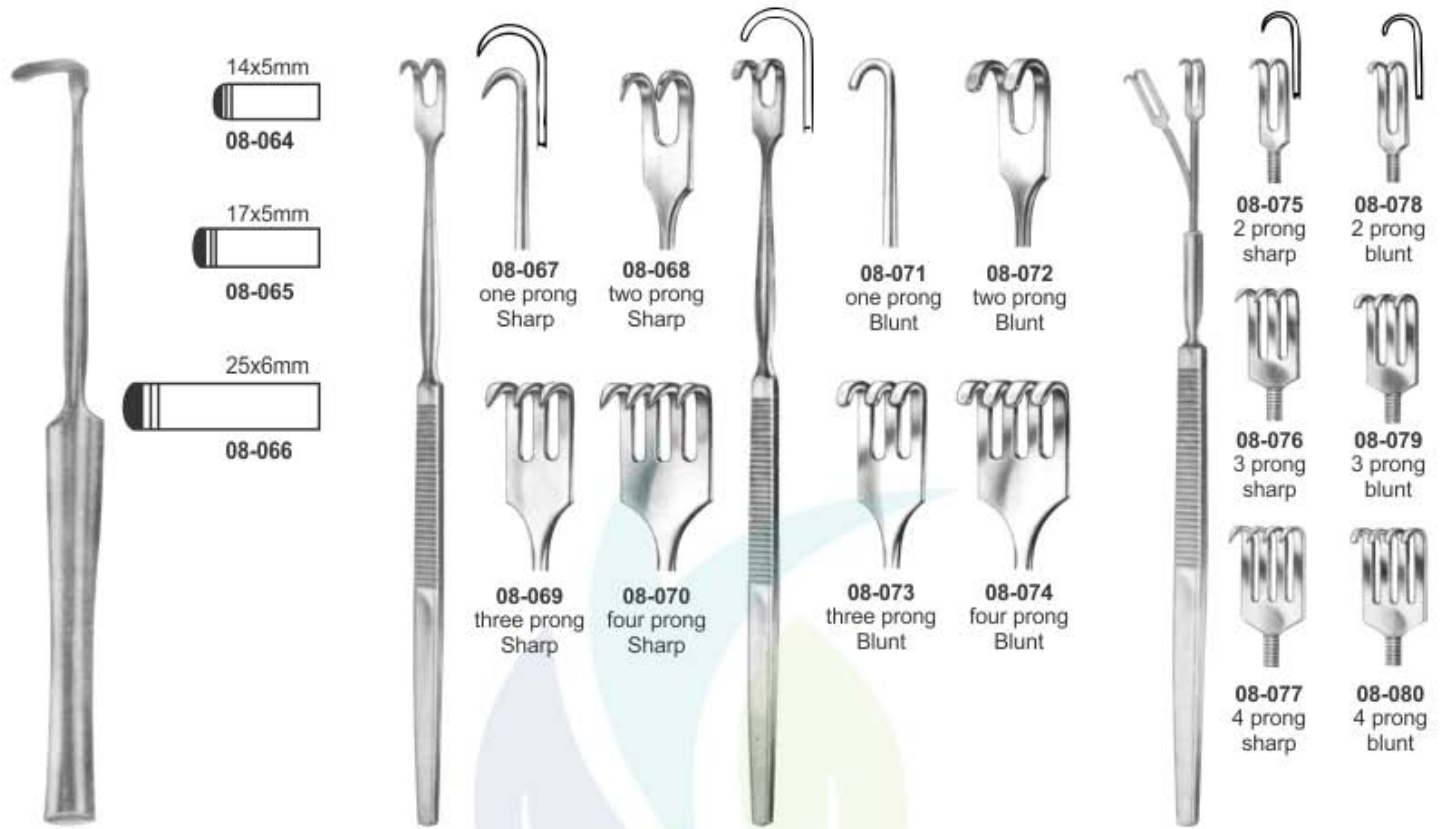

HOOKLET, RETRACTORS

Wundhäkchen, Wundhaken
Ganchito, Separadores

Crochet, Ecarteurs
Divaricatore, Divaricatori

Hooklet Retractors
17 cm

Finger Rake, Retractor
16.5 cm

Finger Rake, Retractor
16.5 cm

Hooklets, Retractors
flexible,
16 cm