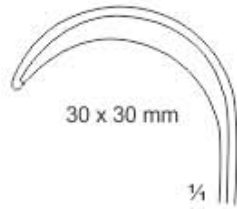

Kaye-Millard Retractor
08-381
8 cm, 3 1/4"