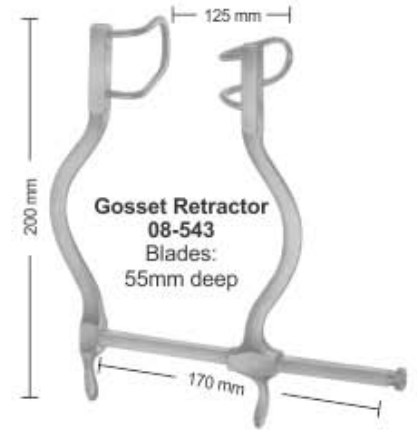

Beckman Retractor
08-535 31.1cm 12 1/4"
4 x 4 Blunt prongs 27mm,
Side Blade 1.7cm 5/8" deep,

Joll (Friedman)
08-536 15.5 cm, 6 1/2"
Thyroid- and Vaginal Retractor

Jackson Burrows Retractor
08-537 18.5cm
Blunt

Gelpi Vaginal Retractor
08-538 13.5cm

Gelpi Skin & Vaginal Retractor
08-539 17.5cm

De Bakey Femur Retractor
08-540 14.5cm

RETRACTORS

Wundhaken | Ecarteurs
Separadores | Divaricatori

**Gosset Retractor
08-541**
Center Blades
40 x 30 mm

**Gosset Retractor
08-542**
Lateral Blades
58 mm deep
Center blade
59 x 57 mm

**Gosset Retractor
08-543**
Blades:
55mm deep

**Gosset Retractor
08-544**
Blades: 38 mm deep

**Hertzier Retractor
08-545**
Blades 20 x 25 mm