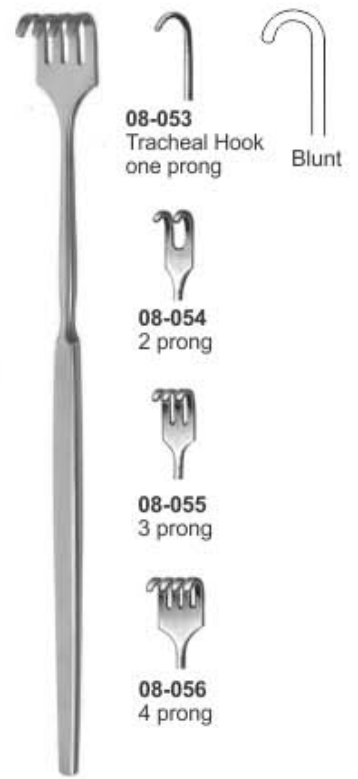

Tracheal Retractor
16.5 cm Blunt