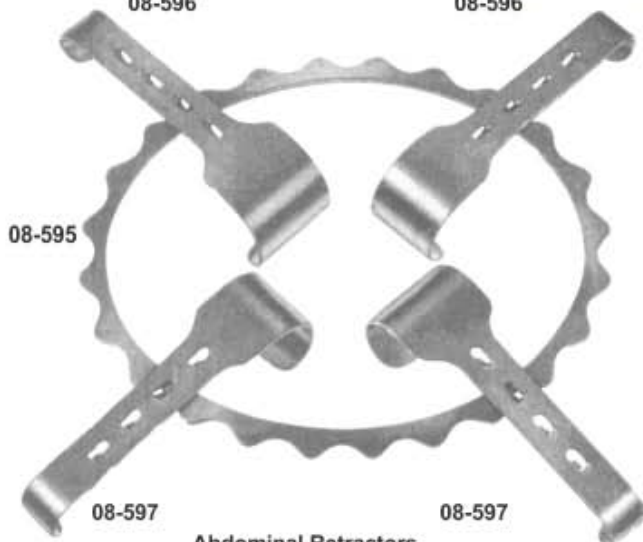

Collin Retractor
08-584 20 cm, 8"
complete with 2 lateral
blades and central blade

Doyen Retractor
08-585 48 mm x 90 mm
08-586 48 mm x 105 mm
08-587 48 mm x 120 mm
08-588 48 mm x 135 mm
28 cm, 11"

Rochard Retractor
08-589 48 mm x 90 mm
08-590 48 mm x 105 mm
08-591 48 mm x 120 mm
08-592 48 mm x 135 mm
08-593 48 mm x 155 mm
31 cm, 12"

08-596

08-596

08-595

08-597

08-597

Abdominal Retractors
for new-born and children

Denis-Browne Retractor

08-594 Complete with 4 blades