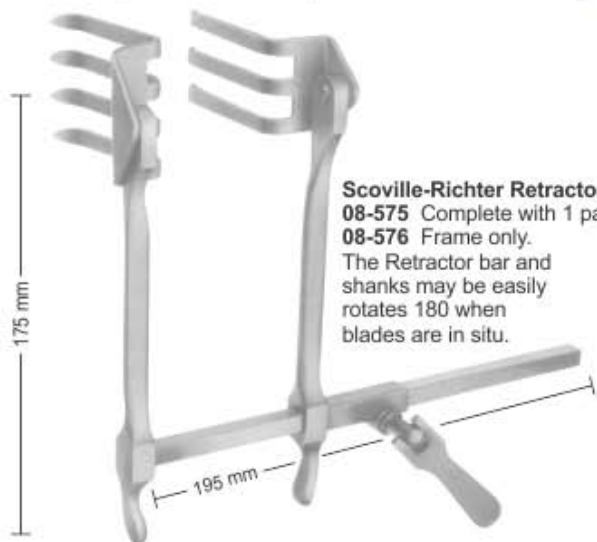

08-568
Center Blade
45 x 80 mm
70 x 85 mm

08-569
Center Blade
100 x 60 mm

Sizes of These Blades to Same as about Blades.

Collin Retractor
08-570 Complete
08-571 Spreader only
08-572 Blades 55 x 25 mm
08-573 Blades 80 x 25 mm
08-574 Center Blade
115 x 45 mm

155 mm

Scoville-Richter Retractor
08-575 Complete with 1 pair blades.
08-576 Frame only.
The Retractor bar and shanks may be easily rotates 180 when blades are in situ.

08-577
62 x 52 mm

08-578
62 x 37 mm